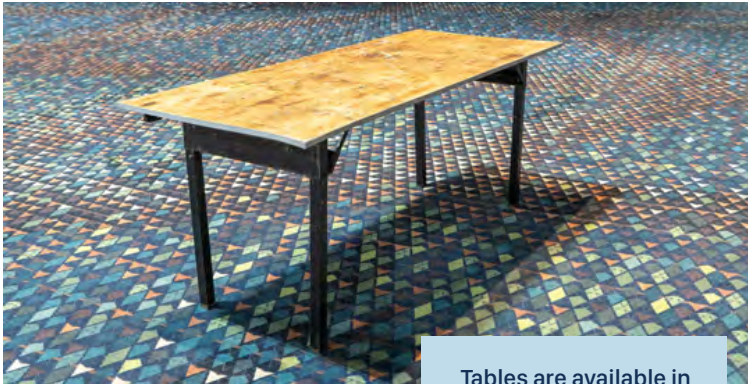

Primary Uses:
Tech Tables
VIP/
Reception
Furniture

66" Round Table

Primary Use:
Food Functions

6'x30" and 8'x30" Tables

Tables are available in
plywood and plastic

3'x 3' Table

- Primary Use:
- Tech Table
 - Office Furniture