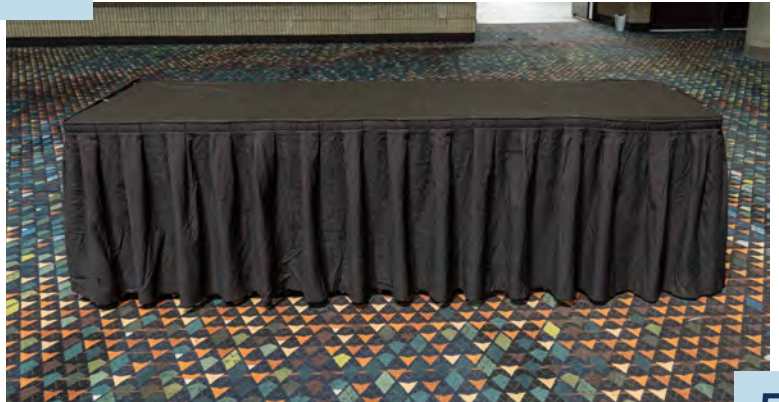

Primary Uses:
Tech Tables
VIP/
Reception
Furniture

66" Round Table

Primary Use:
Food Functions

6'x30" and 8'x30" Tables

Tables are available in
plywood and plastic

3'x 3' Table

- Primary Use:
- Tech Table
 - Office Furniture