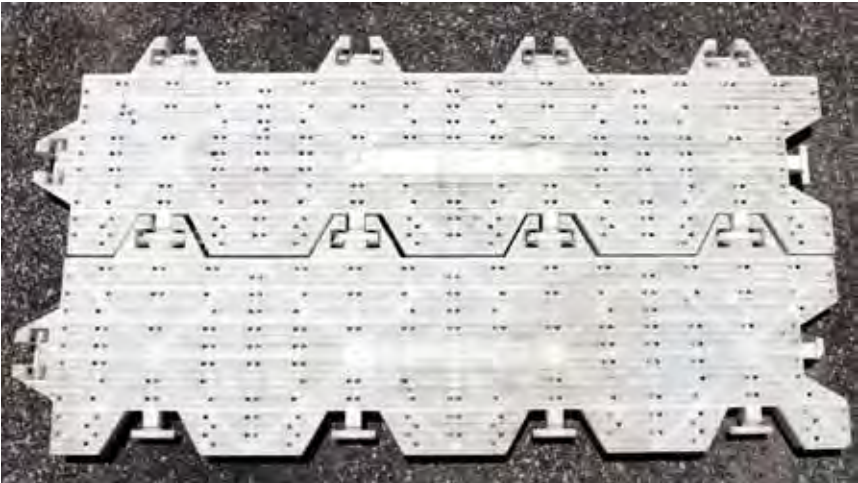

I-Trac

Use: Event flooring that is set under heavy loads, such as staging. I-Trac is also used as temporary road surfaces for vehicular traffic during load-in/load-out periods.

Supa-Trac

Lightweight flooring that is used under light or medium loads such as tenting in high traffic areas and food & beverage stands.