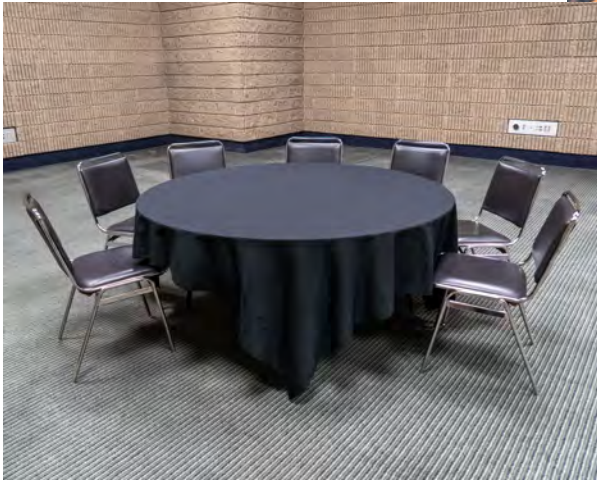

SET-UP

Tables
Chairs
Bike Rack
Podium
Coat Rack
Riser
Railing

Classroom Tables

6' x 18" Table

8' x 18" Table

High Boy Table

30" Round
4' Height

Cocktail Round Table

Primary Uses:
Tech Tables
VIP/
Reception
Furniture

66" Round Table

Primary Use:
Food Functions

6'x30" and 8'x30" Tables

Tables are available in
plywood and plastic

3'x 3' Table

- Primary Use:
- Tech Table
 - Office Furniture

GA Ballroom Chair

Used in the Georgia Ballroom

Murphy Ballroom/Bldg A Chair

Used in the Thomas Murphy Ballroom & Building A Meeting Rooms

Bldg B & C Meeting Room Chair

Used in the meeting rooms, public spaces