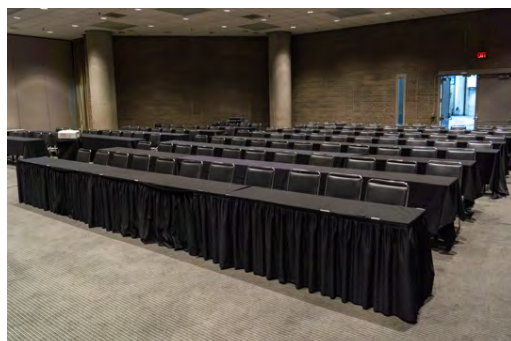

SET-UP

Tables
Chairs
Bike Rack
Podium
Coat Rack
Riser
Railing

Classroom Tables

6' x 18" Table

8' x 18" Table

High Boy Table

30" Round
4' Height

Cocktail Round Table

Primary Uses:
Tech Tables
VIP/
Reception
Furniture

66" Round Table

Primary Use:
Food Functions

6'x30" and 8'x30" Tables

Tables are available in
plywood and plastic

3'x 3' Table

- Primary Use:
- Tech Table
 - Office Furniture