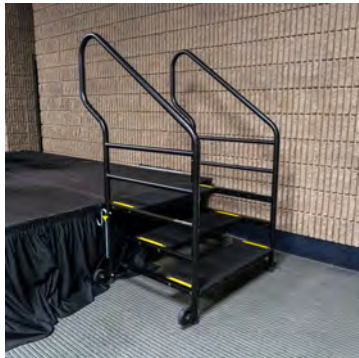

BIKE RACK

Measurements:
Floor to top: 4.5'
Hook to hook: 1'8"
Edge to edge: 8'
Top to bottom rail: 2'11"
Floor to bottom cross bar: 9"
Length of top bar before corners curve: 7'3"

PODIUM

Height: 47 3/4"
Width: 22 3/4"
GWCC sign: 11"W x 17"H

COAT RACK

RISER

Available Heights: 16", 24" and 32" Size - 6'x 8'

RAILING

ACCESSIBLE RAMP

Groundskeeping

Trac Flooring

TRAC FLOORING