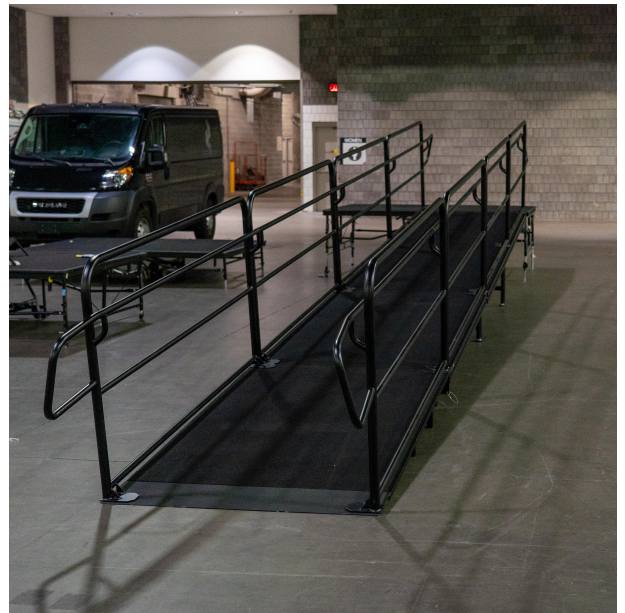

COAT RACK

RISER

Available Heights: 16", 24" and 32" Size - 6'x 8'

RAILING

ACCESSIBLE RAMP

Groundskeeping

Trac Flooring

TRAC FLOORING

I-Trac

Use: Event flooring that is set under heavy loads, such as staging. I-Trac is also used as temporary road surfaces for vehicular traffic during load-in/load-out periods.

Supa-Trac

Lightweight flooring that is used under light or medium loads such as tenting in high traffic areas and food & beverage stands.