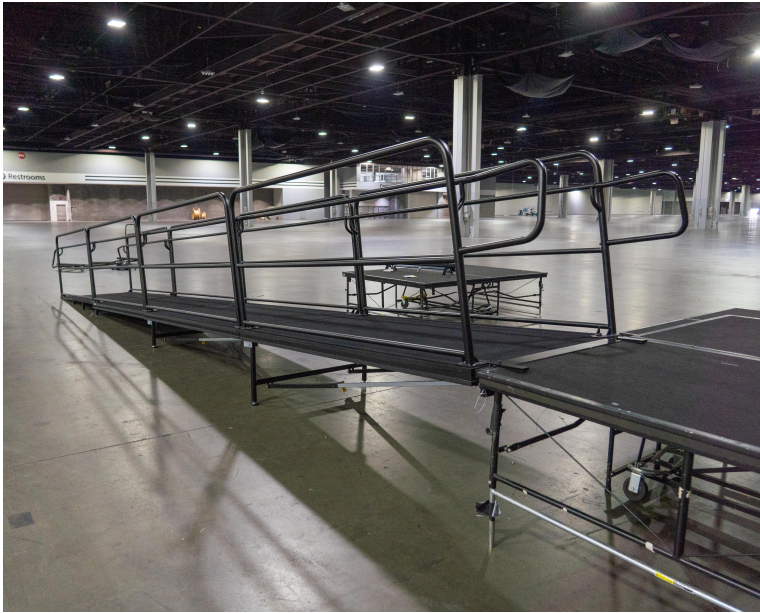

BIKE RACK

Measurements:
Floor to top: 4.5'
Hook to hook: 1'8"
Edge to edge: 8'
Top to bottom rail: 2'11"
Floor to bottom cross bar: 9"
Length of top bar before corners curve: 7'3"

PODIUM

Height: 47 3/4"
Width: 22 3/4"
GWCC sign: 11"W x 17"H

COAT RACK

RISER

Available Heights: 16", 24" and 32" Size - 6'x 8'

RAILING

ACCESSIBLE RAMP

Groundskeeping

Trac Flooring

TRAC FLOORING